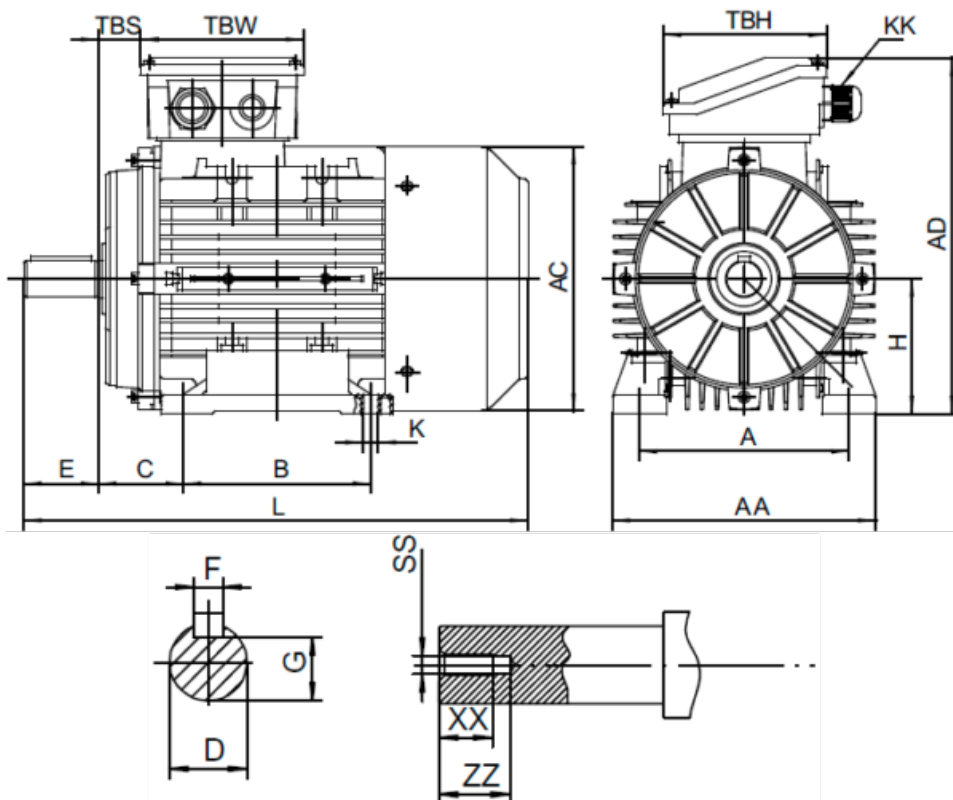

Data Sheet

Article number: 2518011002240

Description: Kleedrive T3A 160M1-2 11.0kw 2800 rpm UL/CSA
3x400/690V 50 HZ IP55 B3 Eff=91,2%

Measures

A = 254	F = 12	TBW = 148
AA = 314	G = 37	XX = 36
AC = Ø314	H = 160	ZZ = 45
AD = 391	KK = -	
B = 210	L = 616	
C = 108	SS = M16	
D = Ø42	TBH = 148	
E = 110	TBS = 64	